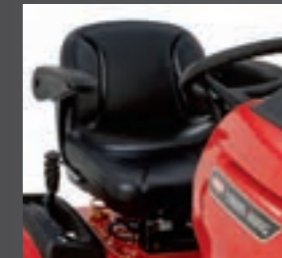

HIGH BACK SEAT

Offers extra comfort. The Lawn King I-547/42 and 21/42 also feature arm rests (shown) for the ultimate in comfort when mowing for extended periods.